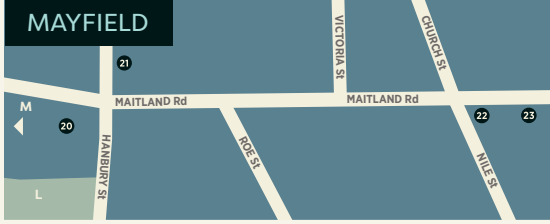

HIT THE BRICKS

Hit The Bricks is comprised of the finest street artists around, a stack of walls and a whole lot of paint. HTB will see Newcastle transformed with an amazing collection of artworks spread throughout the city and we invite you to witness them being made.

1. Please visit these quality local businesses who support HTB
- A. NEWCASTLE ART GALLERY, 1 Laman St
  - B. THE HOP FACTORY, Craft Beer & Great Food, 102 Darby St
  - C. FRANKIES PLACE, Vegetarian & Vegan, 133 Darby St
  - D. LONGBENCH, café / restaurant, 161 Darby St
  - E. VINYL, Music inspired cafe, 4 Perkins St
  - F. THE EMPORIUM, Mixed boutiques and galleries, 185 Hunter St Mall
  - G. ONE PENNY BLACK, Espresso bar, 196 Hunter Street Mall
  - H. RAD, Fashion, Vinyl, Goods & Lifestyle, 104/152 Hunter St Mall
  - I. CAZADOR, Cafe and bar, 148 Hunter St Mall
  - J. THE LOCK-UP GALLERY, 90 Hunter St
  - K. CASA DE LOCO, Mexican Restaurant & Tequila Bar, 10 Pacific St
  - L. MAYFIELD COMMUNITY PICNIC, Webb Park (Sunday from 11am)
  - M. HIT YOUR BRICKS COMMUNITY AEROSOL WORKSHOP.
3. Drop down and get a 101 on how to responsibly use aerosol paints with the True Colourz Crew, All materials and safety equipment provided
   WHEN 10am-3pm Saturday Nov 1st. WHO Everyone, All ages, All abilities.
   WHERE 318 Maitland Rd Mayfield, (behind Superstrike)